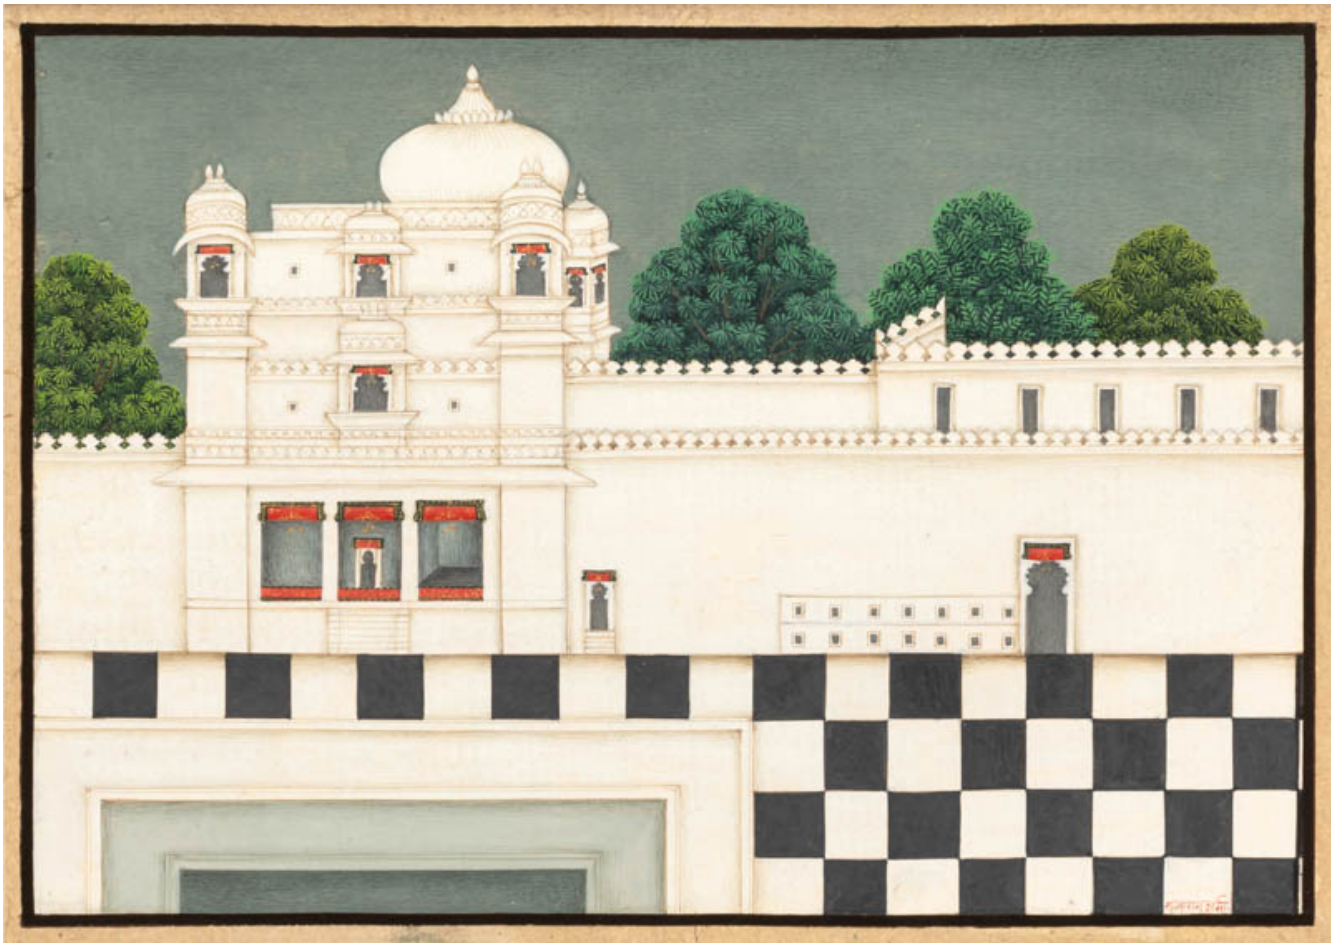

8. Raja Ram Sharma
  Palace of Solitude (north), 2014
  hand ground mineral pigments with gum arabic on paper
  4 3/4 x 6 3/4 inches
  12 1/4 x 14 inches framed
  Sold