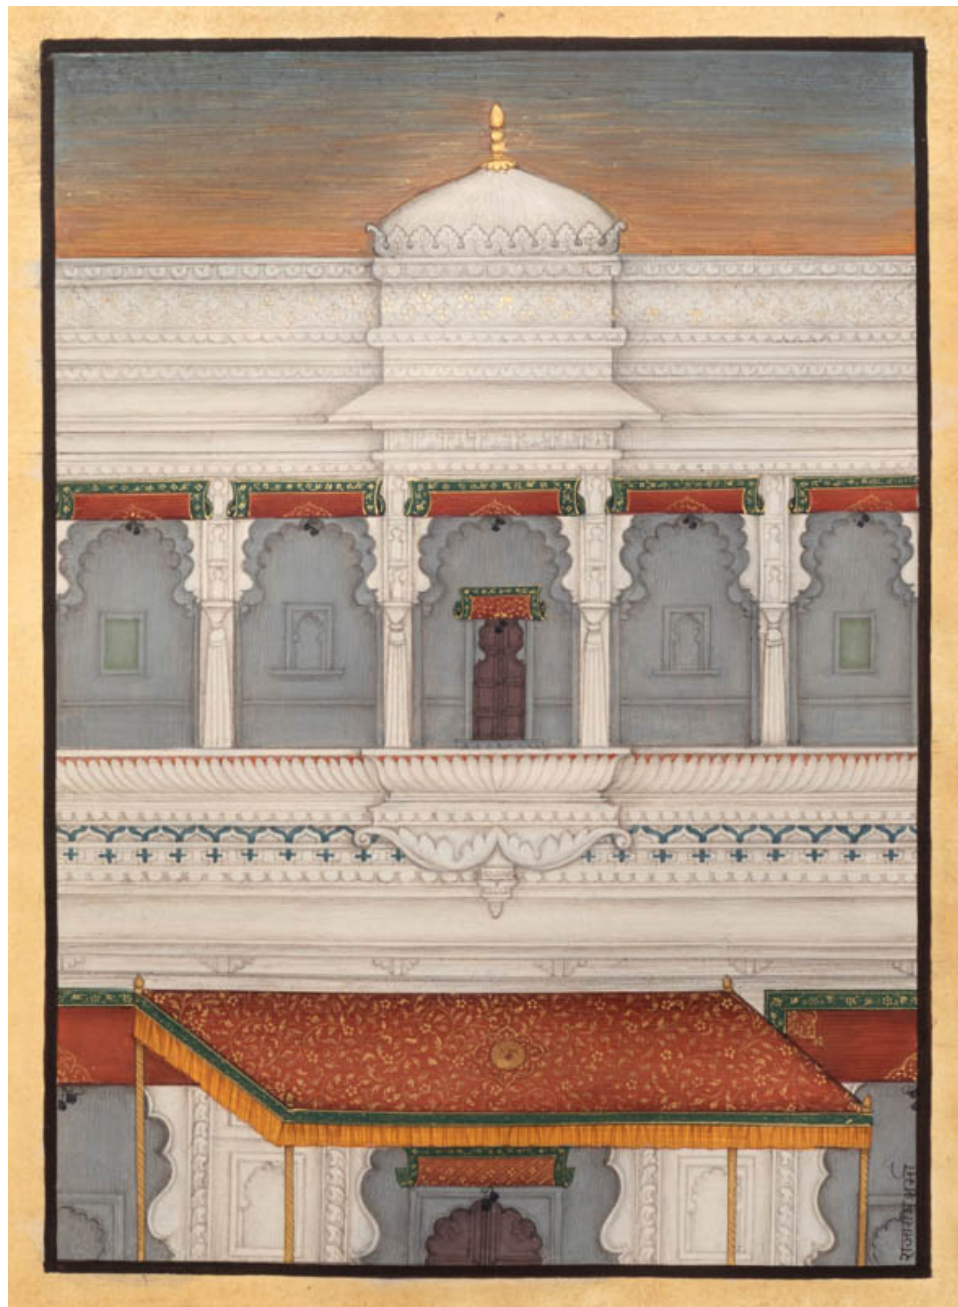

14. Raja Ram Sharma
  Palace facade at sunset, 2008
  hand ground mineral pigments with gum arabic on paper
  6 5/8 x 4 3/4 inches
  16 1/4 x 13 1/8 inches framed
  Sold