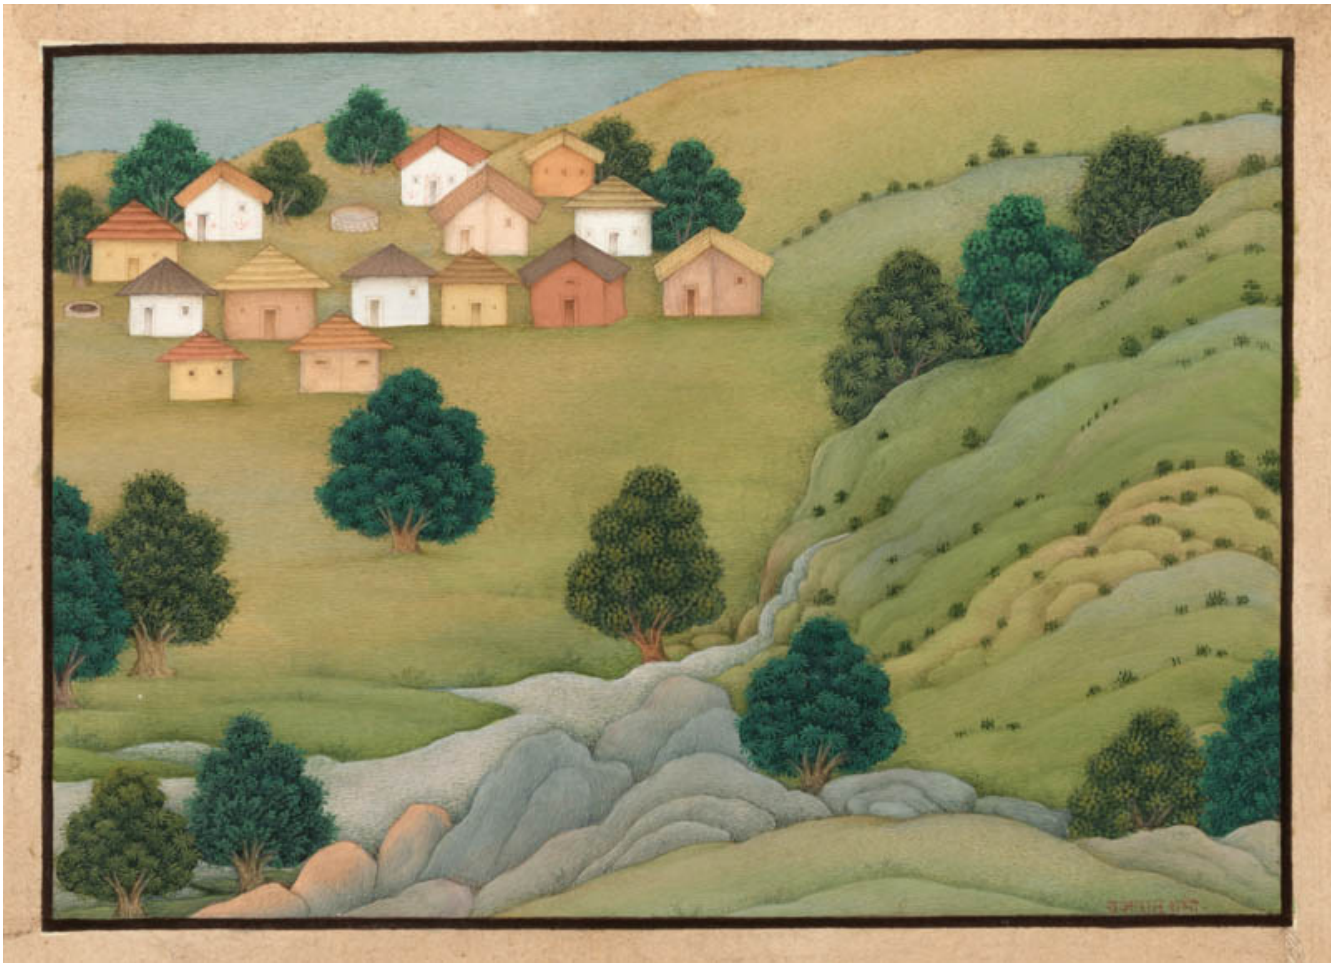

20. Raja Ram Sharma
  Urbanization V, 2015
  hand ground mineral pigments with gum arabic on paper
  4 3/4 x 6 5/8 inches
  13 1/8 x 16 inches framed
  $4,000