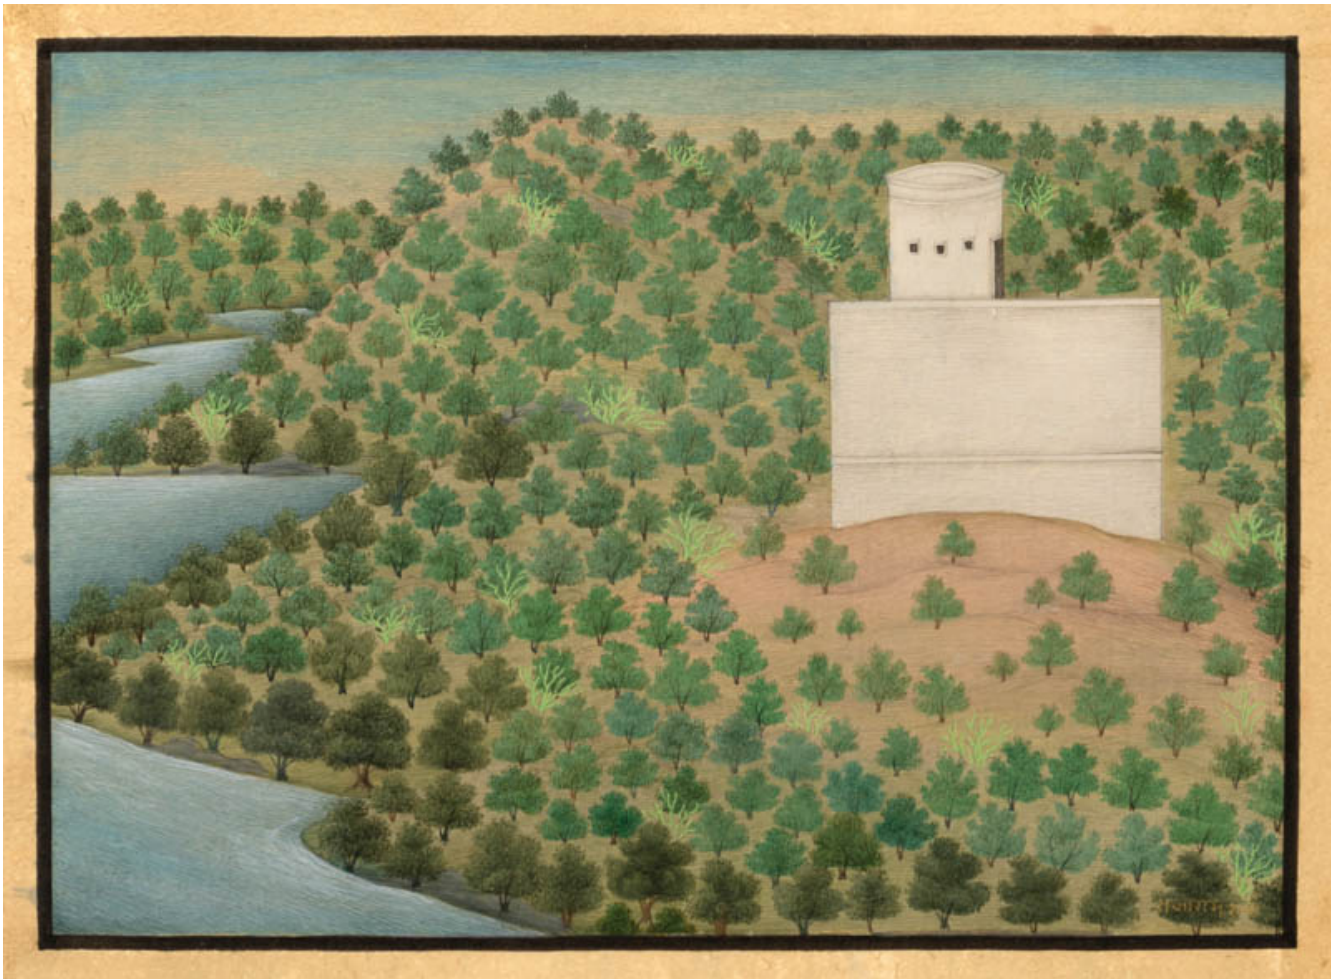

23. Raja Ram Sharma
  Building on a lake, 2009
  hand ground mineral pigments with gum arabic on paper
  4 3/4 x 6 5/8 inches
  12 7/8 x 14 1/4 inches framed
  $4,000