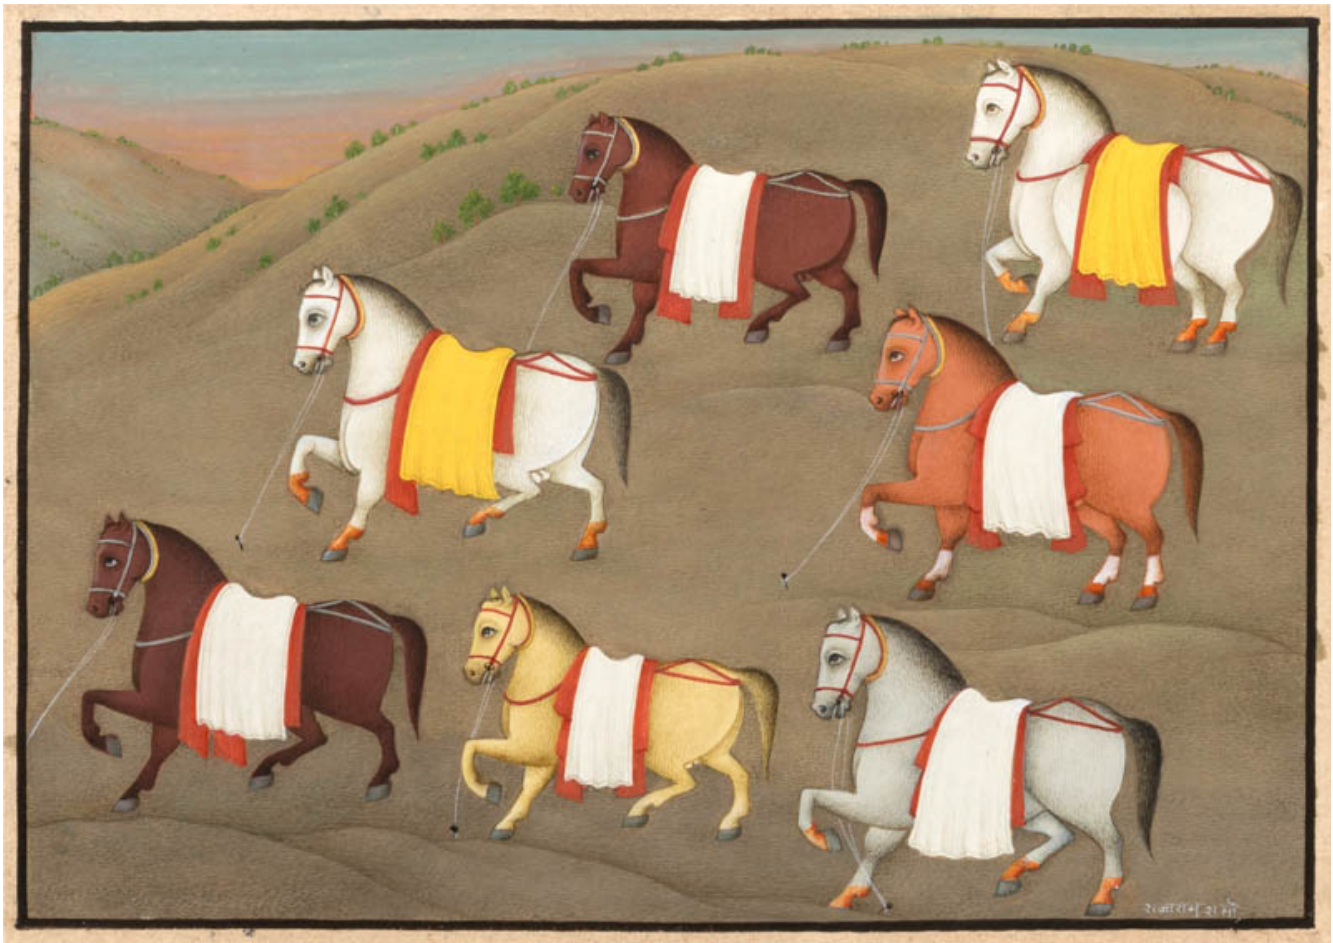

5. Raja Ram Sharma
Waiting for Freedom, 2011
hand ground mineral pigments with gum arabic on paper
5 × 10 3/8 inches
14 1/2 × 19 1/2 inches framed
$6,000

6. Raja Ram Sharma
  Captive, 2014
  hand ground mineral pigments with gum arabic on paper
  4 3/4 x 6 3/4 inches
  12 1/4 x 14 inches framed
  $4,000