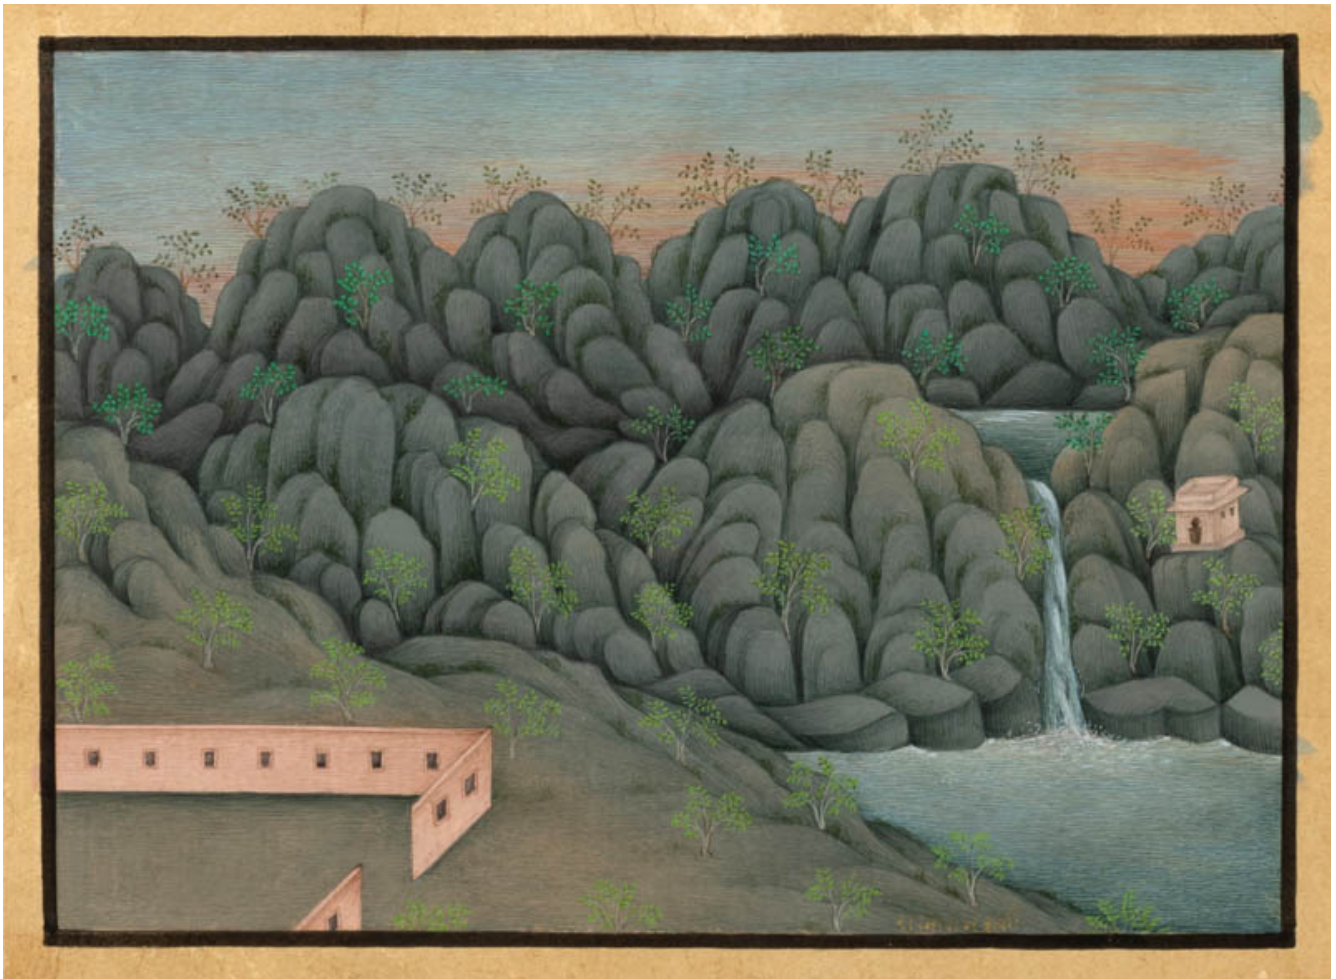

15. Raja Ram Sharma
  Reservoir, 2009
  hand ground mineral pigments with gum arabic on paper
  4 3/4 x 6 5/8 inches
  12 7/8 x 14 1/4 inches framed
  $4,000