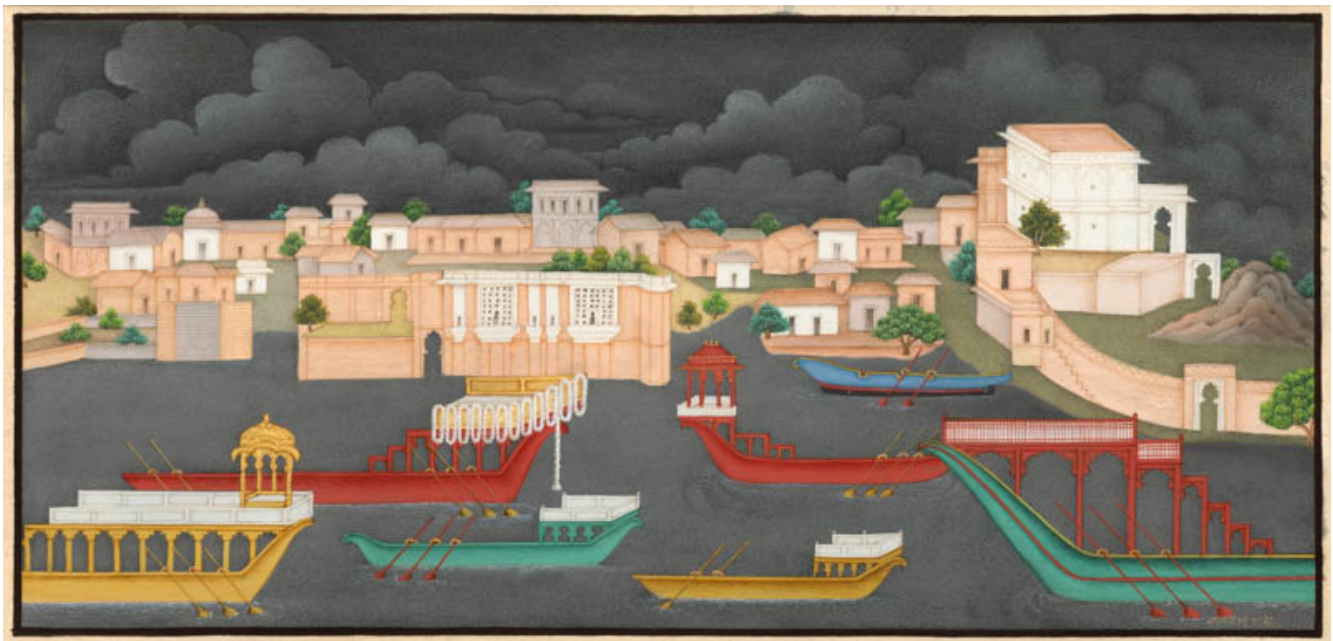

11. Raja Ram Sharma
  Urbanization IV, 2014
  hand ground mineral pigments with gum arabic on paper
  4 7/8 x 10 3/8 inches
  12 1/2 x 17 3/4 inches framed
  Sold