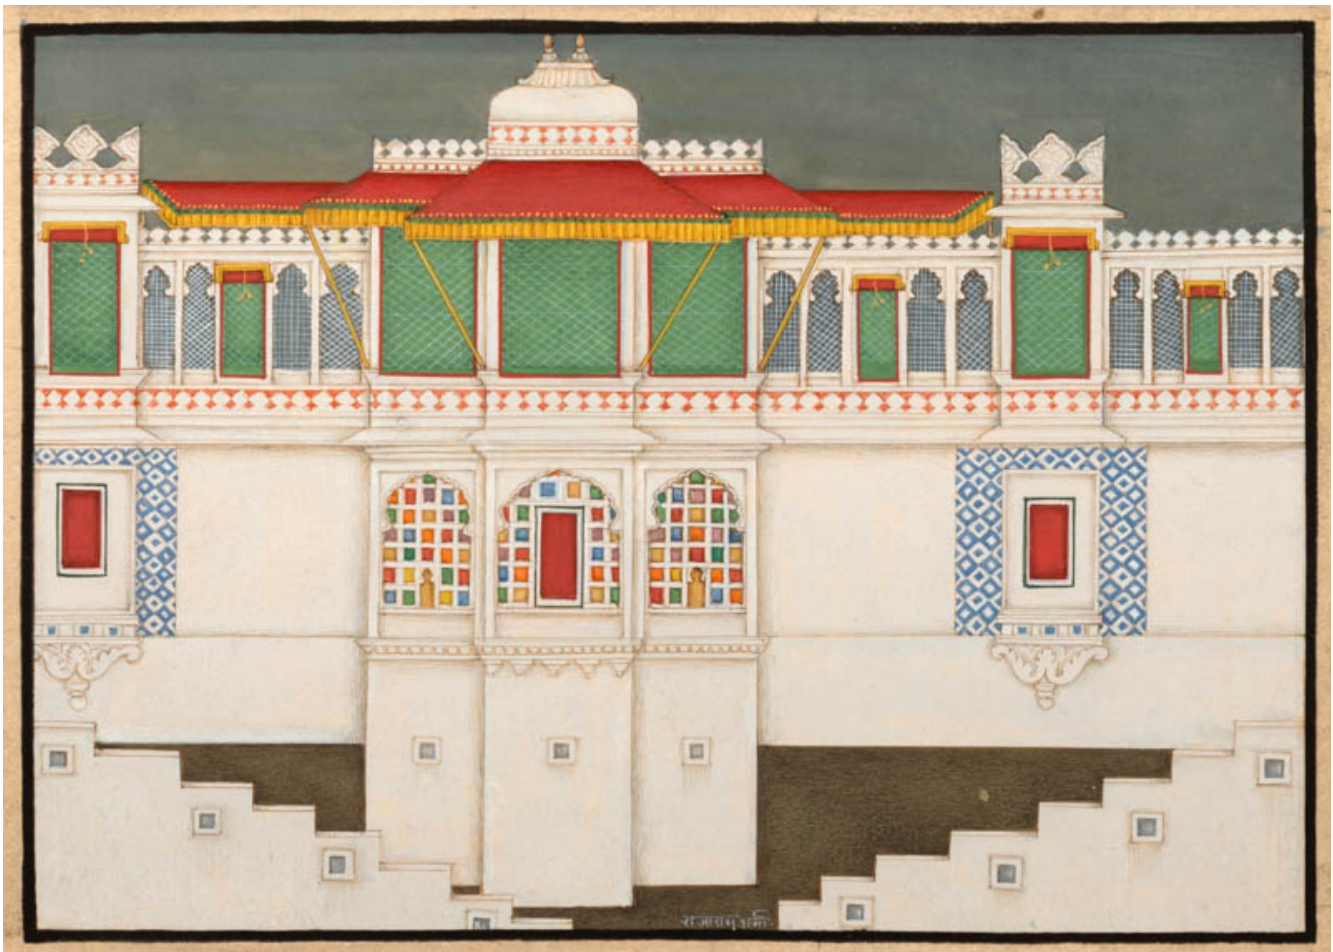

18. Raja Ram Sharma
  Illusions of Power, 2014
  hand ground mineral pigments with gum arabic on paper
  4 1/2 x 6 1/2 inches
  12 1/4 x 14 inches framed
  $4,000