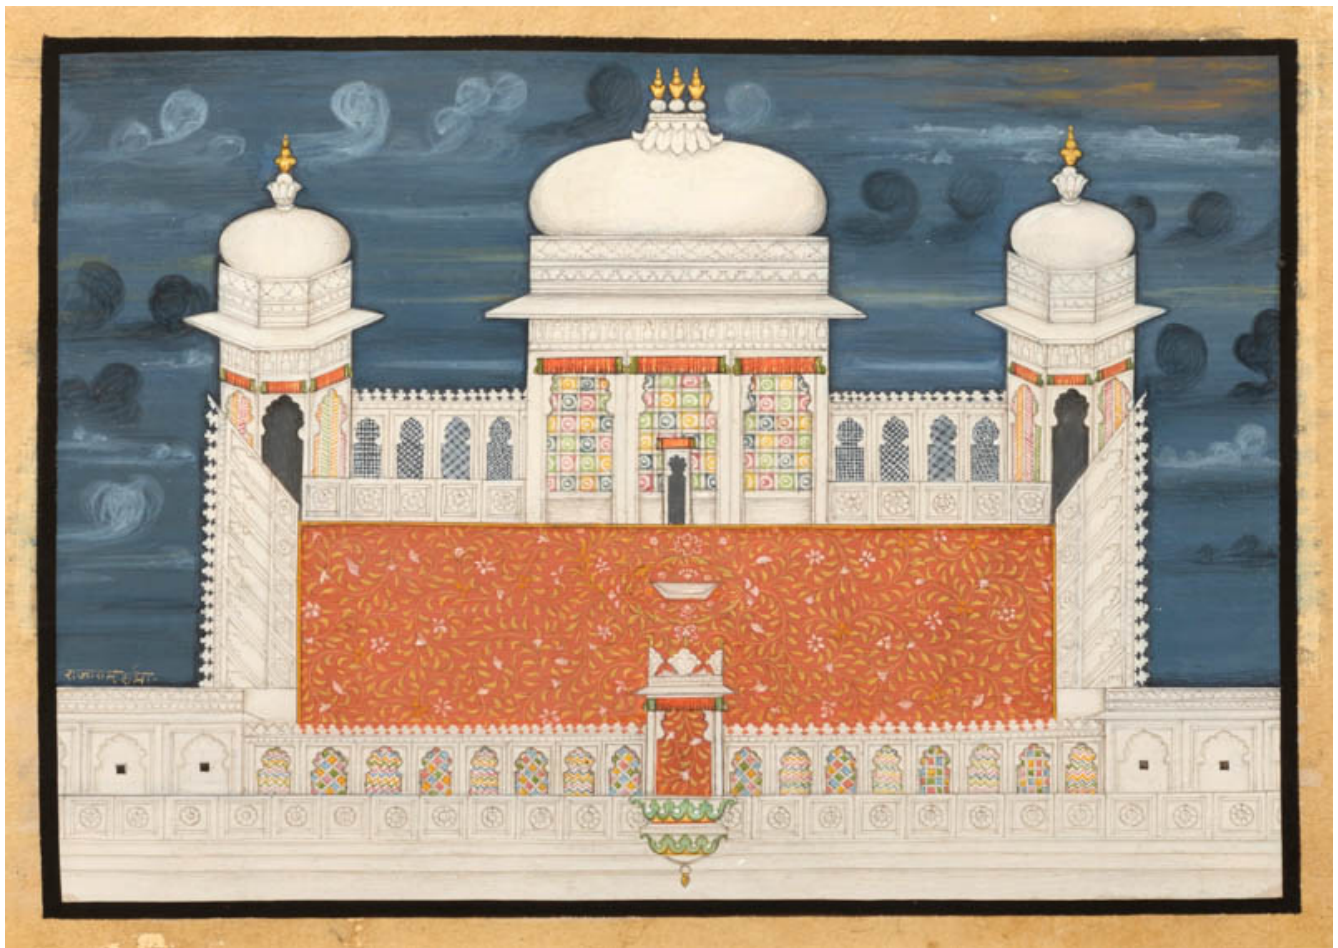

13. Raja Ram Sharma
  Palace with coral courtyard, 2007
  hand ground mineral pigments with gum arabic on paper
  4 3/4 x 6 3/4 inches
  14 x 15 1/2 inches framed
  $4,000