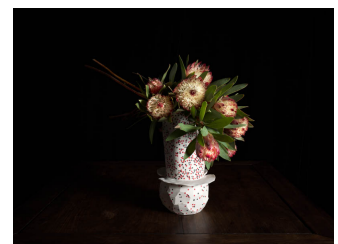

23. *The Gift II (E08)*, 2021
archival pigment print, edition 1/12
17 x 22 inches
18 x 23 inches framed
$3,000