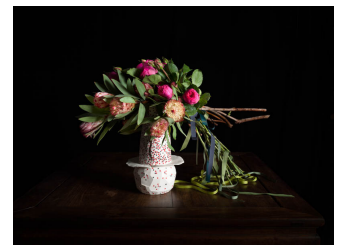

21. *The Gift II (E06)*, 2021
archival pigment print, edition 1/12
17 x 22 inches
18 x 23 inches framed
$3,000