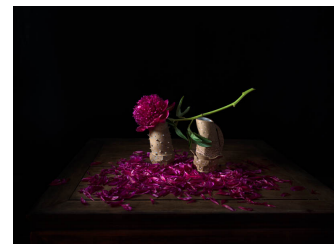

17. *The Gift II (C02)*, 2021
  archival pigment print, edition 1/12
  17 x 22 inches
  18 x 23 inches framed
  $3,000