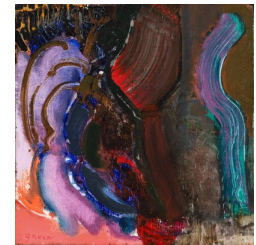

small PAINTINGS

November 9 - December 23, 2023

1. Fulvio Testa  
*Scorched Earth*, 2022  
oil on canvas  
12 x 12 inches

2. Fulvio Testa  
*Edges*, 2010  
oil on canvas  
16 x 11 3/4 inches  
17 1/8 x 13 inches framed

3. Stephen Greene  
*Untitled*, 1995  
oil on canvas  
13 1/4 x 13 1/4 inches

4. Stephen Greene  
*Moreau's Garden #17*, 1996  
oil on linen  
14 x 14 inches  
15 x 15 inches framed

5. Stephen Greene  
*Moreau's Garden #13*, 1996  
oil on linen  
12 x 14 inches  
13 x 15 inches framed