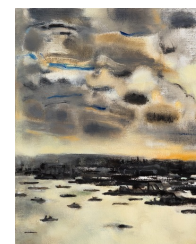

41. Jacqueline Gourevitch
  Harbor, 2011
  oil on linen
  14 x 11"