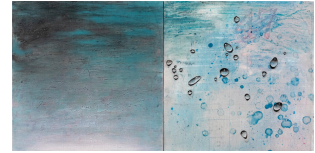

14. Carl Palazzolo
  Robinhood Poems #25, 2023
  water-based polymer, pigmented ink, oil, graphite on gessoed wood panel
  10 x 20 inches