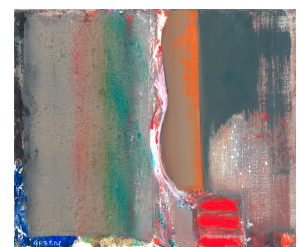

small PAINTINGS

November 9 - December 23, 2023

1. Fulvio Testa  
*Scorched Earth*, 2022  
oil on canvas  
12 x 12 inches

2. Fulvio Testa  
*Edges*, 2010  
oil on canvas  
16 x 11 3/4 inches  
17 1/8 x 13 inches framed

3. Stephen Greene  
*Untitled*, 1995  
oil on canvas  
13 1/4 x 13 1/4 inches

4. Stephen Greene  
*Moreau's Garden #17*, 1996  
oil on linen  
14 x 14 inches  
15 x 15 inches framed

5. Stephen Greene  
*Moreau's Garden #13*, 1996  
oil on linen  
12 x 14 inches  
13 x 15 inches framed