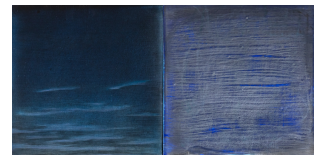

12. Carl Palazzolo
  Robinhood Poems #15, 2023
  water-based polymer, pigmented ink, oil, graphite on gessoed wood panel
  10 x 20 inches