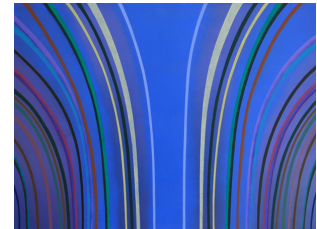

44. Helen Miranda Wilson
  Time of Night, 2012
  oil on panel
  9 x 12 inches