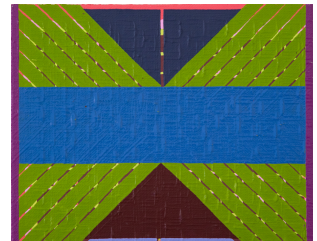

33. Helen Blake
  Road Trip,
  oil on linen
  5 3/8 x 6 3/4 inches