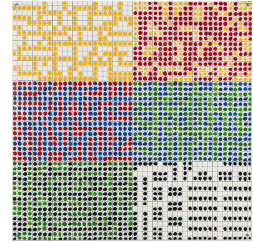

3. Stephen Greene  
*Untitled*, 1995  
oil on canvas  
13 1/4 x 13 1/4 inches

4. Stephen Greene  
*Moreau's Garden #17*, 1996  
oil on linen  
14 x 14 inches  
15 x 15 inches framed

5. Stephen Greene  
*Moreau's Garden #13*, 1996  
oil on linen  
12 x 14 inches  
13 x 15 inches framed

6. Adrian Nivola  
*Figure in Vermont Interior*, 2023  
oil on canvas  
14 x 11 inches

7. Adrian Nivola  
*View Near Naples*, 2023  
oil on canvas  
6 x 12 inches  
9 x 15 1/4 inches framed

8. Jennifer Bartlett  
*Sixes*, 1970-71  
enamel over silkscreen grid on baked enamel steel plate  
12 x 12 inches