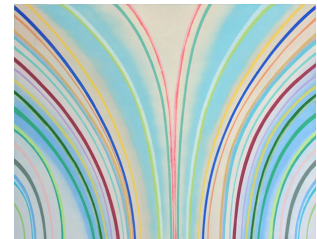

46. Helen Miranda Wilson
  Opal, 2012
  oil on panel
  11 x 14 inches